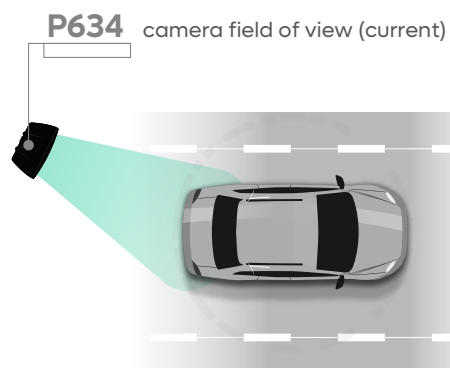

Increase Your Vision

Call Now to Order +833 747-7577

neology
mobility [re]imagined.™