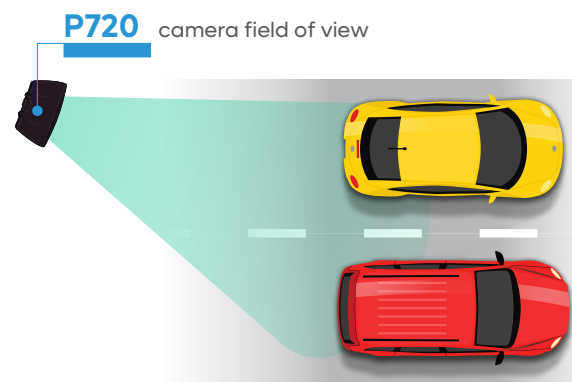

Increase Your Vision

Call Now to Order +833 747-7577

neology
mobility [re]imagined.™