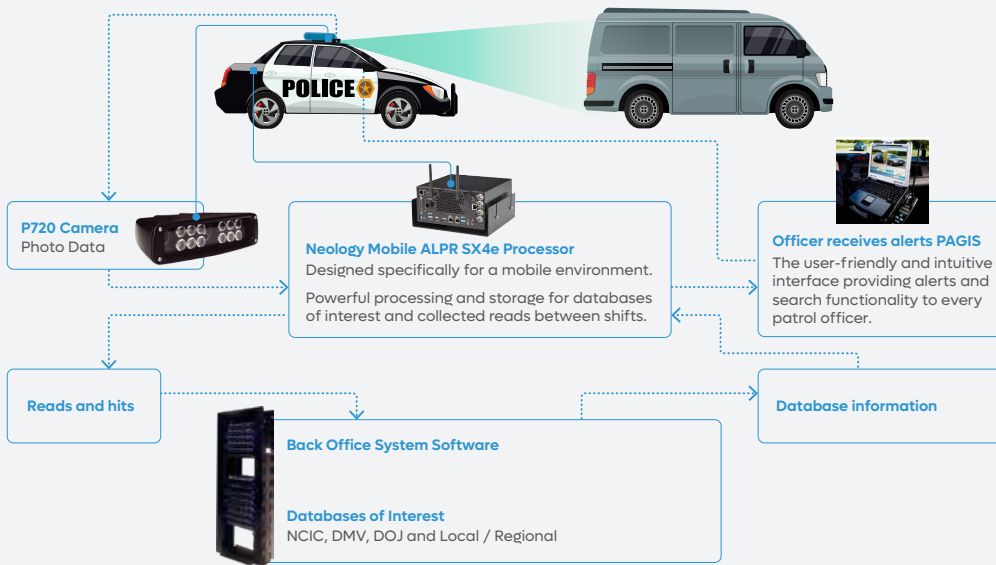

Increase Your Vision

 Call Now to Order +833 747-7577

neology
mobility [re]imagined.™

MOBILE ALPR SYSTEMS

Mobile ALPR Systems assist on-street patrol officers checking for criminal activity by capturing and analyzing license plates against known databases. This compact, rugged system has been IP67 certified and mounts securely below the lightbar for limited visual interference.

The **Neology ALPR Solution** is a force multiplier that increases officer productivity and safety with every deployment.

Applications

On-street enforcement of:

- Stolen Vehicles
- Amber Alerts
- Unregistered Vehicles
- Wanted Criminals
- Parking Violations
- Be on the Lookout (BOLO)

Features & Benefits

- Offers high resolution coverage for a full lane of traffic with up to two concurrent vehicles in the field of view.
- Instantly checks captured plates against one or more databases of interest to immediately alert officers of hits.
- Increases spatial awareness for improved officer safety.
- Enhances proactive, preventative enforcement by enabling more intelligent investigations and data sharing across jurisdictions.
- Back Office System Software (BOSS) stores all collected data in a central location to support data analysis, data queries and reporting for law enforcement investigations (in accordance with each jurisdiction's data retention policy).