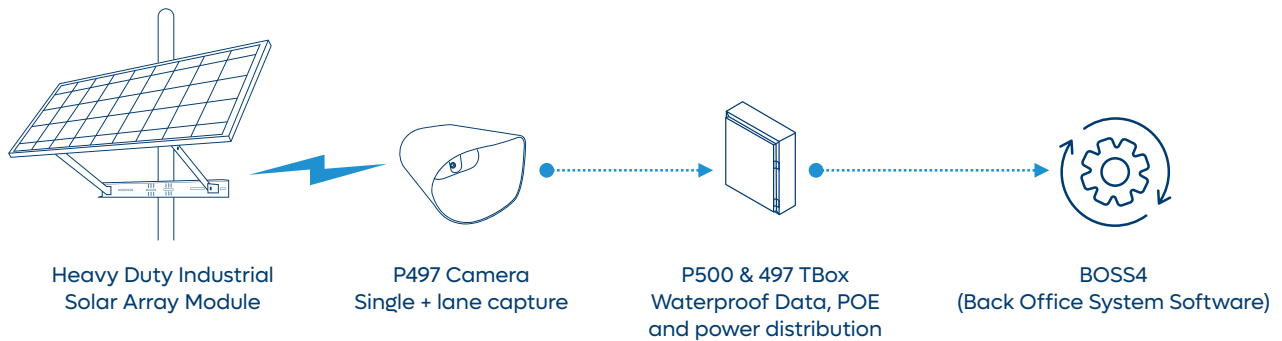

Our New HELIOS P497 Fixed Solar ALPR Subscription Program

$2,995 Per System/
Per Year

- Heavy duty dual sensor ALPR camera system.
- Heavy Duty Industrial Solar Array Module kit sized for industry leading runtime in all weather conditions Industry leading system longevity resulting in low to no maintenance.
- IP67 and all season rated for robust all year round operation.
- Superb performance, whatever the weather, day and night!
- Hosted BOSS software with no additional IT investment.
- Mantis 4-D vehicle identification.
- BOSS 4.0 software included.
- Options available covering low-speed urban locations up to high-speed interstate/highways.

HELIOS 497 Fixed Solar ALPR Solution