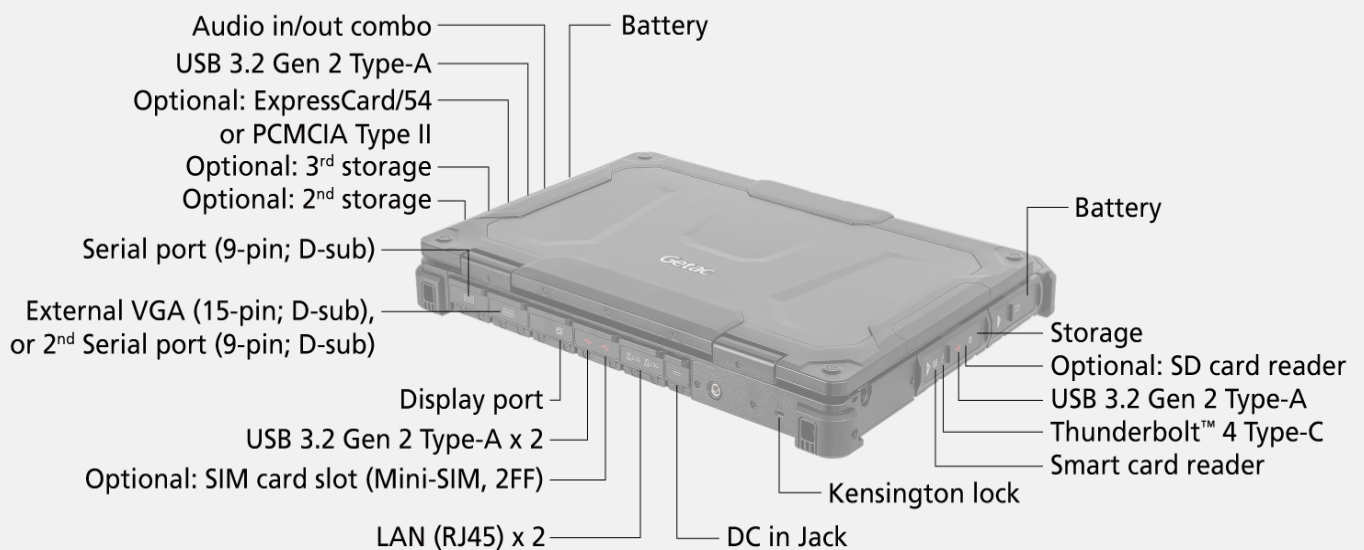

X600 FULLY RUGGED NOTEBOOK

- 11th Generation Intel® Core™ i9 / i7 / i5 vPro® Processor
- 15.6" FHD LumiBond® display with Getac sunlight readable technology (1,000 nits) and optional capacitive touchscreen
- Enhanced enterprise security features with TPM 2.0, Kensington lock, triple user-replaceable storage and Smart card reader
- Versatile I/Os connectivity including Thunderbolt™ 4 and docking solutions
- Dual batteries with the hot-swappable capability
- Optional discrete graphic NVIDIA® Quadro® RTX3000