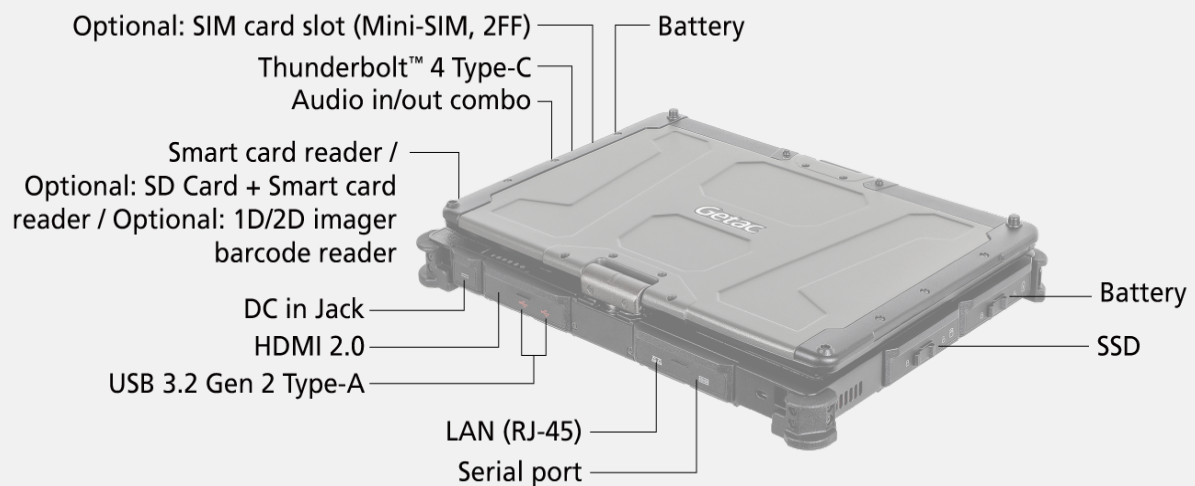

V110 FULLY RUGGED NOTEBOOK

- 12th Generation Intel® Core™ i7 / i5 vPro® Processor
- 11.6" FHD LumiBond® display with Getac sunlight readable technology (1,000 nits) and capacitive touchscreen
- Enhanced enterprise security with Intel® vPro®, Windows disk encryption, TPM 2.0 and many more multi-factor authentication options
- Versatile I/Os connectivity including Thunderbolt™ 4 and docking solutions
- LifeSupport™ battery swappable technology

Information provided herewith is for reference only, available specification shall be subjected to quotation by request.

	Vehicle Dock	Office Dock
Serial Port	2	2
External VGA	1	1
Microphone	1	1
Audio Output	1	1
DC in Jack	1	1
USB	4	4
LAN	1	1
HDMI	1	1
RF Antenna Connector	3 (WWAN, WLAN, GPS)	-