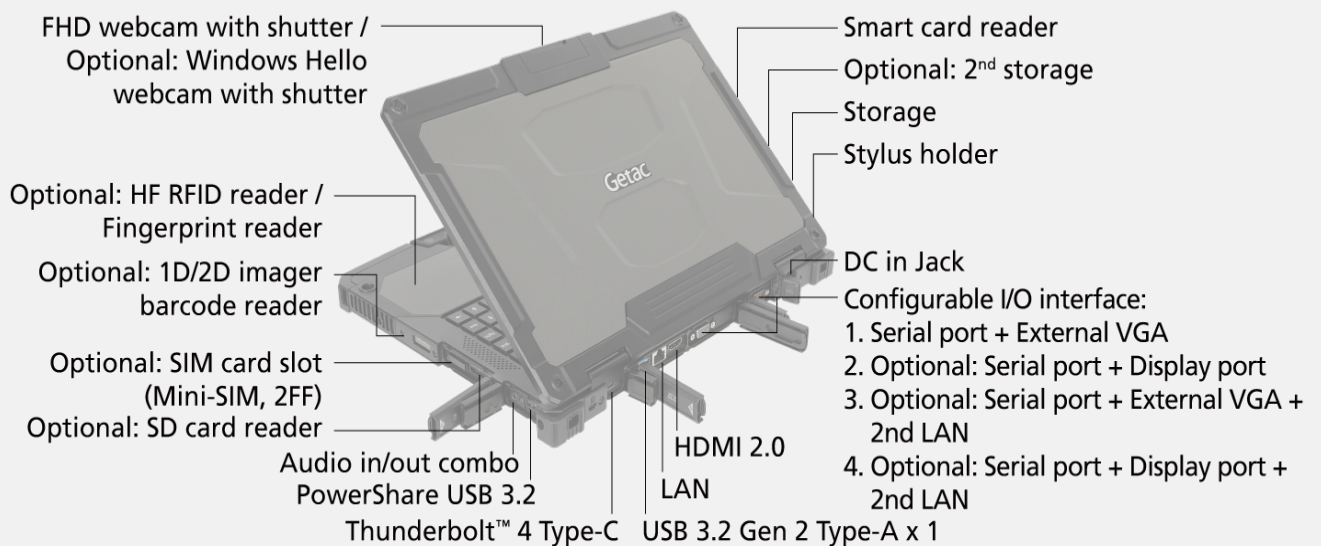

B360 FULLY RUGGED NOTEBOOK

- MIL-STD 810H, 6ft operating drop rating, IP66 certified, and optional salt fog resistant
- 12th Generation Intel® Core™ Processor
- 13.3" FHD LumiBond® display with Getac sunlight readable technology (1,400 nits) and capacitive touchscreen
- Enhanced enterprise security with optional dual user replaceable storage, Windows Hello face-authentication camera, integrated 1D/2D imager barcode reader and multi-factor authentication options
- LifeSupport™ battery swappable technology
- Thunderbolt™ 4 brings lightning speed and performance

Keyboard

LED backlit membrane keyboard

Pointing Device

Touchscreen
- Capacitive multi-touch screen
Touchpad
- Touchpad with two buttons

Expansion Slots

Smart card reader x 1
Optional: SD card reader x 1
Optional: 1D / 2D imager barcode reader

I/O Interface

FHD webcam x 1
Audio in/out combo x 1
DC in Jack x 1
PowerShare USB 3.2 x 1
USB 3.2 Gen 2 Type-A x 1
Thunderbolt™ 4 Type-C x 1
LAN (RJ45) x 1
HDMI 2.0 x 1
Docking connector x 1
Optional: SIM card slot x 1 (Mini-SIM, 2FF)ⁱⁱⁱ
Optional: Windows Hello face-authentication camera (front-facing) x 1
Optional: RF antenna pass-through for GPS, WWAN and WLAN
Configurable I/O options^{iv}:
1. Serial port (9-pin; D-sub) x 1 + External VGA (15-pin; D-sub) x 1
2. Serial port (9-pin; D-sub) x 1 + Display port x 1
3. Serial port (9-pin; D-sub) x 1 + External VGA (15-pin; D-sub) x 1 + 2nd LAN (RJ45) x 1
4. Serial port (9-pin; D-sub) x 1 + Display port x 1 + 2nd LAN (RJ45) x 1

Information provided herewith is for reference only, available specification shall be subjected to quotation by request.

	Vehicle Dock	Office Dock
Serial Port	2	2
External VGA	1	1
Microphone	1	1
Audio Output	1	1
DC in Jack	1	1
USB	6	5
LAN	2	2
HDMI 1.3	1	1
RF Antenna Connector	3 (GPS, WWAN, WLAN)	-